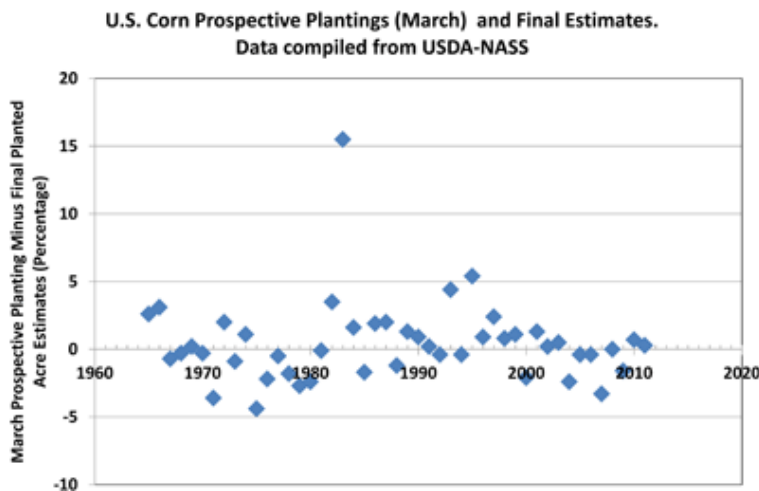

Agronomy Extension

Entomology Extension

Plant Pathology Extension

Ag and Biosystems Engineering Extension

Agribusiness Education Program

Iowa Grain Quality Initiative

College of Agriculture and Life Sciences

ISU Extension

Integrated Crop Management NEWS

- PRINT STORY
- EMAIL STORY
- ADD TO DELICIOUS
- ATOM FEED
- FOLLOW ON TWITTER

Prospective Corn Acres in 2012: Largest Ever for Iowa

By Roger Elmore, Department of Agronomy

The USDA-NASS prospective corn plantings reports released last week by the are just that, **prospective**. The [report released on March 30](#) indicates greater planting intentions than ever before in Iowa. If realized, we'll have 14.6 million acres. Prospective nation-wide corn plantings, 95.864 million acres, if realized is the most the U.S. has had since 1937.

These numbers of course may change between now and planting. Historically, although the U.S. numbers shift by up to a 15 percent overestimate - as they did in the drought year of 1983, they typically range within 5 percent of the final estimates (see figure). Recently though the prospective plantings estimates have matched final numbers well. The ten year average is less than 1 percent range around the final acreage reported for each year.

Stay-tuned as corn growers adjust to planting conditions and markets as we progress through the planting season. See the ICM news for more information on the '[Best corn planting dates for Iowa.](#)'

Roger Elmore is a professor of agronomy with research and extension responsibilities in corn production. He can be contacted by email at relmore@iastate.edu or (515) 294-6655.

This article was published originally on 4/4/2012 The information contained within the article may or may not be up to date depending on when you are accessing the information.

Links to this material are strongly encouraged. This article may be republished without further permission if it is published as written and includes credit to the author, Integrated Crop