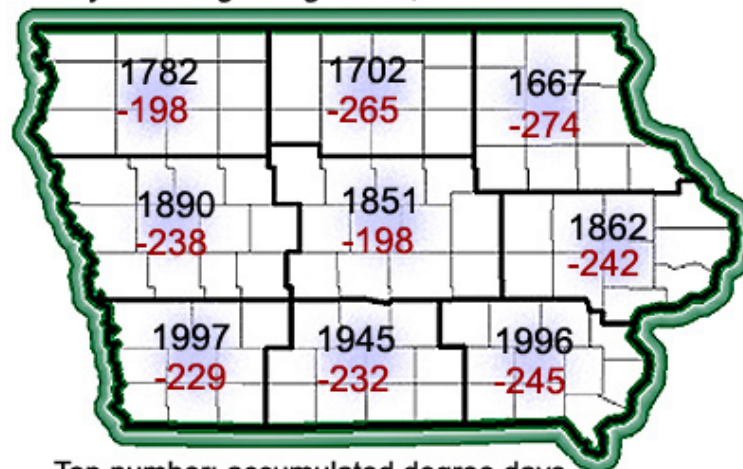

search

Subscribe to Crop News

Archives

[2015](#)

[2014](#)

[2013](#)

[2012](#)

[2011](#)

[2010](#)

[2009](#)

[2008](#)

[Previous Years](#)

ISU Crop Resources

[Extension Field Agronomists](#)

[Crop & Soils Info](#)

[Pesticide Applicator Training](#)

[Agronomy Extension](#)

[Entomology Extension](#)

[Plant Pathology Extension](#)

[Ag and Biosystems Engineering Extension](#)

[Agribusiness Education Program](#)

[Iowa Grain Quality Initiative](#)

[College of Agriculture and Life Sciences](#)

[ISU Extension](#)

Integrated Crop Management NEWS

- PRINT STORY
- EMAIL STORY
- ADD TO DELICIOUS
- ATOM FEED
- FOLLOW ON TWITTER

Degree Days – Steady as She Goes

By Rich Pope, Department of Plant Pathology

Another August week down and it was again a favorable week with nearly normal temperatures. What we need most now is to avoid extremes in temperatures throughout the next month, with periodic rainfall. Last week was actually the first in nearly two months that was, albeit slightly, above normal in heat accumulation.

Base 50°F degree days
May 1 through August 16, 2009

Top number: accumulated degree days
Bottom number: departure from average

Crop conditions statewide are quite good relative to the rest of the Corn Belt. Fallout from hail and high wind events remain major issues, especially in bands from Winneshiek through Fayette counties and also from Ida through Grundy counties.

Soybean aphids are the big story among pests this week. Aphids are now easily found in fields in nearly all parts of Iowa, and populations at or near the treatment threshold of 250 aphids per plant and increasing are not uncommon. Some fields are getting close to the R5.5 stage when soybeans have progressed past the stage where soybean aphid damage is significant. Good treatment decisions this coming week will be a test. With that, there are many aerial applicators active.

Rich Pope is a program specialist with responsibilities with Integrated Pest Management. Pope can be contacted at ropope@iastate.edu or by calling (515) 294-5899.