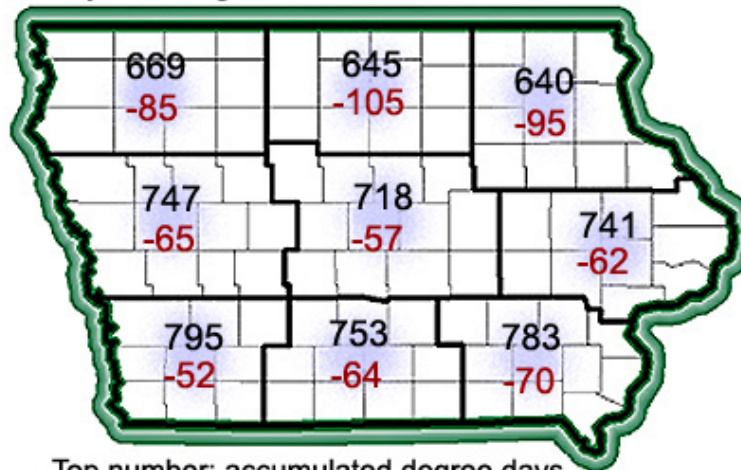

Integrated Crop Management NEWS

-  PRINT STORY
-  EMAIL STORY
-  ADD TO DELICIOUS
-  ATOM FEED
-  FOLLOW ON TWITTER

Degree Days - A Warm Start to Summer

By Rich Pope, Department of Plant Pathology

Iowa weather took a turn to the warmer in mid June. Although uneven corn stands are still easy to find, particularly in corn following corn, the warm days have allowed plants to green up and make up in development.

Base 50°F degree days
May 1 through June 21, 2009

Top number: accumulated degree days
Bottom number: departure from average

Last week I wrote that the cold-limited crops only put in a 4- to 5-day week; this week produced some overtime. The average degree-day accumulations for the week of June 14-21 netted nearly one extra normal June day of performance.